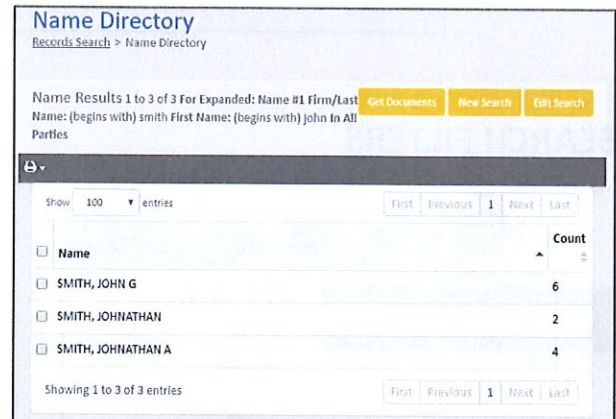

EXPANDED SEARCH > NAME DIRECTORY

Easily view multiple spellings of a name and then decide which documents you wish to continue searching prior to viewing results.

1. Enter a name or portion of a name in the EXPANDED SEARCH
2. Click SHOW NAME DIRECTORY to view a list of each unique name and the number of documents that contain the name
3. Select the desired name and click GET DOCUMENTS to display the search results

Note: When using this feature with ADD SECOND NAME, the AND/OR drop-down box must be set to OR

HISTORICAL RECORDS

If a site has HISTORICAL RECORDS SEARCH, it will appear on the main screen.

SEARCH RESULTS

Search Results 1 to 32 of 32 For ALL: gilbert

Show 100 entries **Expand All icon**

Expand a select set or expand all

#	Date	Type	Party One	Party Two	Description
1	11/05/2014	DEED	GILBERT, LYND GILBERT, SONNY	BACON, BARB BACON, JESSIE	Amount: \$250,000.00 Subdivision Name: HAWTHORNE ADDN Lot: 2 Block #: 25 Remarks: PTL OUTLOT 15 Address: 250 EAST MAIN ST WORTHINGTON, OH 43112 Subdivision Name: HAWTHORNE ADDN Lot: 1 Block #: 25 Remarks: PTL OUTLOT 15 Address: 250 EAST MAIN ST WORTHINGTON, OH 43112