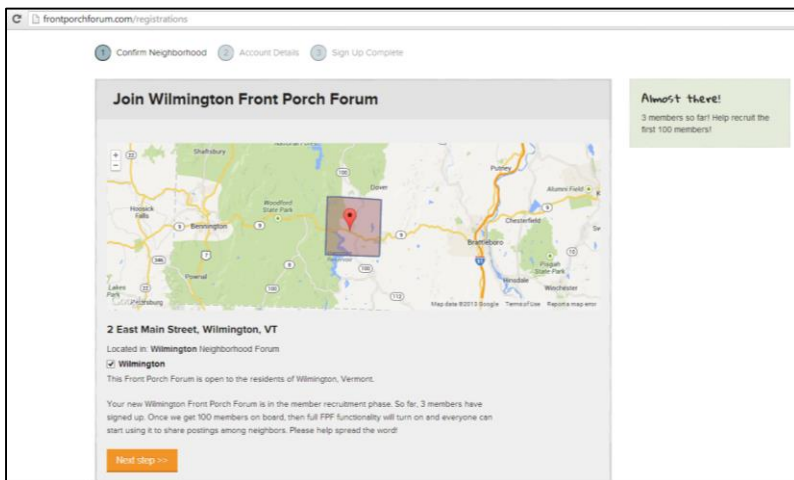

front porch forum:™ how to register

It's Easy to Register for Wilmington's Front Porch Forum!

Step 1:

Visit: <http://frontporchforum.com/>,

Simply enter your valid Wilmington address,

And Click "Sign Up."

Step 2: