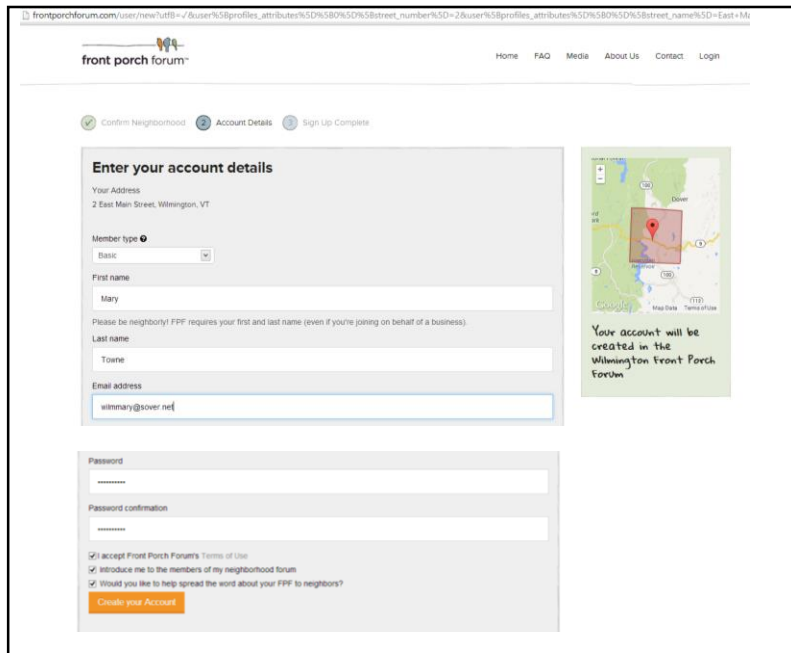

Step 3:

Enter your account details, including password,

Accept terms, etc.

And, click “Create your Account”