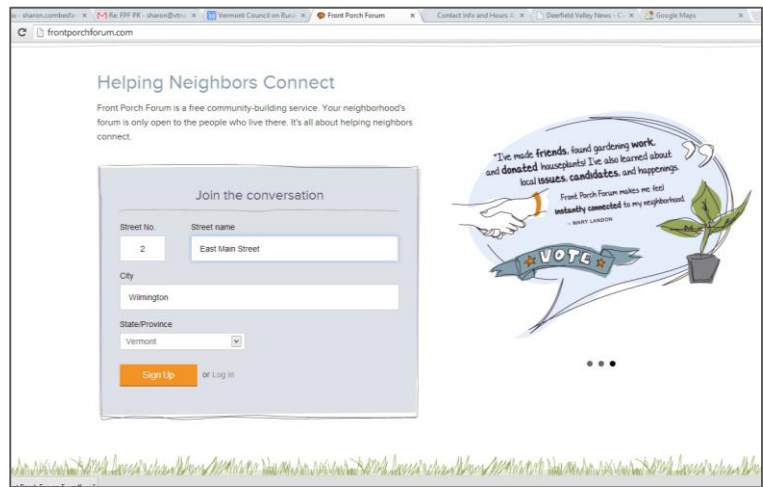

front porch forum:™ how to register

It's Easy to Register for Wilmington's Front Porch Forum!

Step 1:

Visit: <http://frontporchforum.com/>,

Simply enter your valid Wilmington address,

And Click "Sign Up."

Step 2: